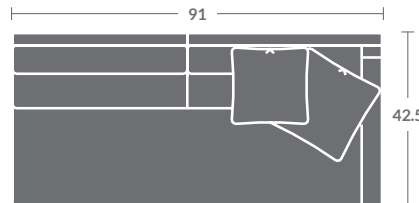

Quarter Inch Scale Drawing

3720-10
ARMLESS CHAIR

3720-15
CORNER CHAIR

3720-11
LAF CHAIR

3720-12
RAF CHAIR

3720-20
ARMLESS LOVESEAT

3720-30
ARMLESS SOFA

3720-41
LAF CHAISE

3720-42
RAF CHAISE

3720-21
LAF LOVESEAT

3720-22
RAF LOVESEAT

3720-31
LAF SOFA

3720-32
RAF SOFA