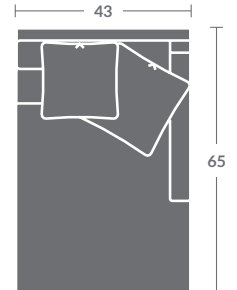

Please print the document at 100% for an accurate scale results.

**L3720- L | NEW
KNIGHT SECTIONAL**

As Shown:

L3720-21 LAF LOVESEAT

Overall: h31 d42.5 w82

Inside: d24 w46.5 ah21.5 sh20

L3720-15 CORNER CHAIR

Please specify a finish for the plinth base
when placing an order.

Options shown:

Extra (5)21" Throw Pillows & (2)19" Throw
Pillows shown on sectional.

Quarter Inch Scale Drawing

Please print the document at 100% for an accurate scale results.

Quarter Inch Scale Drawing

3720-10
ARMLESS CHAIR

3720-15
CORNER CHAIR

3720-11
LAF CHAIR

3720-12
RAF CHAIR

3720-20
ARMLESS LOVESEAT

3720-30
ARMLESS SOFA

3720-41
LAF CHAISE

3720-42
RAF CHAISE

3720-21
LAF LOVESEAT

3720-22
RAF LOVESEAT

3720-31
LAF SOFA

3720-32
RAF SOFA