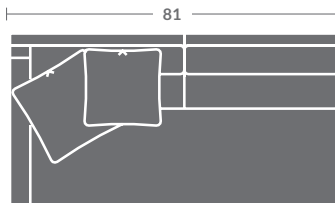

Overall: h31 d42.5 w42.5

Inside: d24 w25.5

L3720-32 RAF SOFA

Overall: h31 d42.5 w91

Inside: d24 w86 ah21.5 sh20

No pillows standard on leather sectional /
Bullnose Bench seat cushion/ Bullnose Velcro
attached back cushions / Plinth base

Please specify a finish for the plinth base
when placing an order.

Options shown:

Extra (5)21" Throw Pillows & (2)19" Throw
Pillows shown on sectional.

Quarter Inch Scale Drawing

Please print the document at 100% for an accurate scale results.

Quarter Inch Scale Drawing

3720-10
ARMLESS CHAIR

3720-15
CORNER CHAIR

3720-11
LAF CHAIR

3720-12
RAF CHAIR

3720-20
ARMLESS LOVESEAT

3720-30
ARMLESS SOFA

3720-41
LAF CHAISE

3720-42
RAF CHAISE

3720-21
LAF LOVESEAT

3720-22
RAF LOVESEAT

3720-31
LAF SOFA

3720-32
RAF SOFA