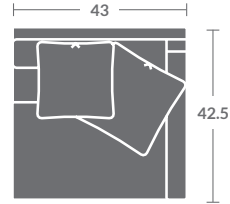

Please print the document at 100% for an accurate scale results.

**L3720- L | NEW
KNIGHT SECTIONAL**

As Shown:

L3720-21 LAF LOVESEAT

Overall: h31 d42.5 w82

Inside: d24 w46.5 ah21.5 sh20

L3720-15 CORNER CHAIR

Please specify a finish for the plinth base
when placing an order.

Options shown:

Extra (5)21" Throw Pillows & (2)19" Throw
Pillows shown on sectional.

Quarter Inch Scale Drawing

Please print the document at 100% for an accurate scale results.

Quarter Inch Scale Drawing

3720-10
ARMLESS CHAIR

3720-15
CORNER CHAIR

3720-11
LAF CHAIR

3720-12
RAF CHAIR

3720-20
ARMLESS LOVESEAT

3720-30
ARMLESS SOFA

3720-41
LAF CHAISE