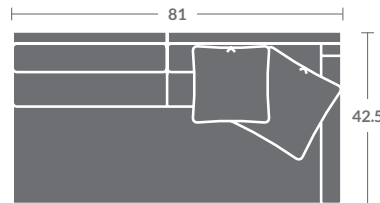

3720-22
RAF LOVESEAT