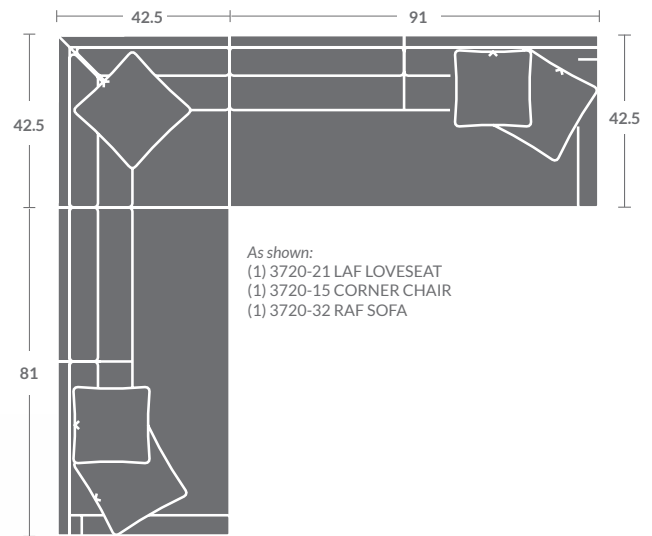

Please print the document at 100% for an accurate scale results.

**L3720- L | NEW
KNIGHT SECTIONAL**

As Shown:

L3720-21 LAF LOVESEAT

Overall: h31 d42.5 w82

Inside: d24 w46.5 ah21.5 sh20

L3720-15 CORNER CHAIR

Overall: h31 d42.5 w42.5

Inside: d24 w25.5

L3720-32 RAF SOFA

Overall: h31 d42.5 w91

Inside: d24 w86 ah21.5 sh20

No pillows standard on leather sectional /
Bullnose Bench seat cushion/ Bullnose Velcro
attached back cushions / Plinth base

Please specify a finish for the plinth base
when placing an order.

Options shown:

Extra (5)21" Throw Pillows & (2)19" Throw
Pillows shown on sectional.

Quarter Inch Scale Drawing

Please print the document at 100% for an accurate scale results.

Quarter Inch Scale Drawing

3720-10
ARMLESS CHAIR

3720-15
CORNER CHAIR

3720-11
LAF CHAIR

3720-12
RAF CHAIR

3720-20
ARMLESS LOVESEAT

3720-30
ARMLESS SOFA

3720-41
LAF CHAISE