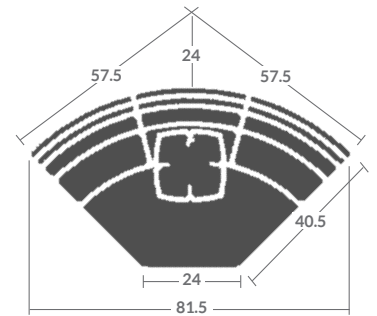

Please print the document at 100% for an accurate scale results.

L 1037 TALULAH SECTIONAL

Overall: h39 d40.5 w varies by piece
Inside: d22 w varies with piece ah24.5 sh21
Loose back cushion / Plain fabric only on body /
Attached back not available

Quarter Inch Scale Drawing

Please print the document at 100% for an accurate scale results.

Quarter Inch Scale Drawing

1037-10
ARMLESS CHAIR
W31"

1037-11LAF
CHAIR
W37.5"

1037-12RAF
CHAIR
W37.5"

1037-41LAF
CHAISE
W37.5"

1037-42RAF
CHAISE
W37.5"

1037-15
CORNER CHAIR
W40.5"

1037-20
ARMLESS LOVESEAT
W62"

1037-21LAF
LOVESEAT
W68"

1037-22RAF
LOVESEAT
W68"

1037-31LAF
SOFA
W99"

1037-32RAF
SOFA
W99"

1037-33LAF
CORNER SOFA
W108.5"

1037-34RAF
CORNER SOFA
W108.5"