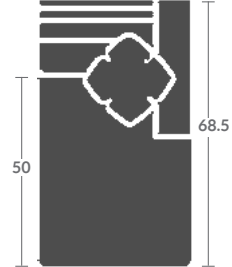

Please print the document at 100% for an accurate scale results.

L 1037 TALULAH SECTIONAL

Overall: h39 d40.5 w varies by piece
Inside: d22 w varies with piece ah24.5 sh21
Loose back cushion / Plain fabric only on body /
Attached back not available

As Shown:

1037-33LAF CORNER SOFA

Overall: w108.5
Inside: w82
(2) 19" Dog ear throw pillows standard

1037-22RAF LOVESEAT

Overall: w68
Inside: w61
(1) 19" Dog ear throw pillow standard
Options Shown: Standard pillows with contrasting fabric.
Extra pair of 19" Dog ear throw pillows with cord.
Also Available: 1037-03 Sofa / 1037-02 Loveseat /
1037-09 Mini Sofa / 1037-04 Stand Alone Chaise
Available in leather. No nails standard on leather.
No throw pillows standard with leather.

Quarter Inch Scale Drawing

Please print the document at 100% for an accurate scale results.

Quarter Inch Scale Drawing

1037-10
ARMLESS CHAIR
W31"

1037-11LAF
CHAIR
W37.5"

1037-12RAF
CHAIR
W37.5"

1037-41LAF
CHAISE
W37.5"

1037-42RAF
CHAISE
W37.5"

1037-15
CORNER CHAIR
W40.5"

1037-20
ARMLESS LOVESEAT
W62"

1037-21LAF
LOVESEAT
W68"

1037-22RAF
LOVESEAT
W68"

1037-31LAF
SOFA
W99"

1037-32RAF
SOFA
W99"

1037-33LAF
CORNER SOFA
W108.5"