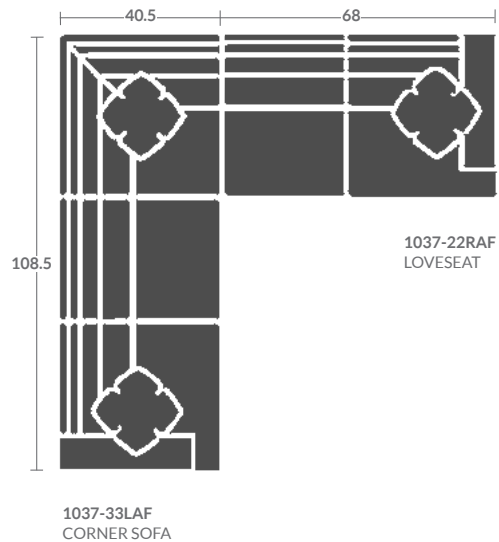

Please print the document at 100% for an accurate scale results.

L 1037 TALULAH SECTIONAL

Overall: h39 d40.5 w varies by piece
Inside: d22 w varies with piece ah24.5 sh21
Loose back cushion / Plain fabric only on body /
Attached back not available

As Shown:

1037-33LAF CORNER SOFA

Overall: w108.5
Inside: w82
(2) 19" Dog ear throw pillows standard

1037-22RAF LOVESEAT

Overall: w68
Inside: w61
(1) 19" Dog ear throw pillow standard
Options Shown: Standard pillows with contrasting fabric.
Extra pair of 19" Dog ear throw pillows with cord.
Also Available: 1037-03 Sofa / 1037-02 Loveseat /
1037-09 Mini Sofa / 1037-04 Stand Alone Chaise
Available in leather. No nails standard on leather.
No throw pillows standard with leather.

Quarter Inch Scale Drawing

Please print the document at 100% for an accurate scale results.

Quarter Inch Scale Drawing

1037-10
ARMLESS CHAIR
W31"

1037-11LAF
CHAIR
W37.5"

1037-12RAF
CHAIR
W37.5"

1037-41LAF
CHAISE
W37.5"