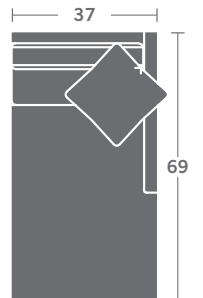

Please print the document at 100% for an accurate scale results.

**DIAGRAM USING 1/4" IMAGES BELOW REQUIRED WITH ORDER.**

3421-11  
LAF CHAIR

3421-12  
RAF CHAIR

3421-10  
ARMLESS CHAIR

3421-15  
CORNER CHAIR

3421-21  
LAF LOVESEAT

3421-22  
RAF LOVESEAT

3421-20  
ARMLESS LOVESEAT

3421-25  
QUARTER TURN

3421-31  
LAF SOFA

3421-32  
RAF SOFA

3421-30  
ARMLESS SOFA

3421-33  
LAF CORNER SOFA

3421-34  
RAF CORNER SOFA

3421-41  
LAF CHAISE

3421-42  
RAF CHAISE