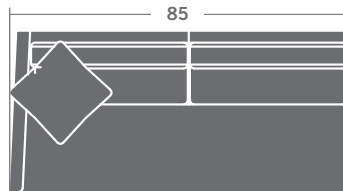

Please print the document at 100% for an accurate scale results.

**DIAGRAM USING 1/4" IMAGES BELOW REQUIRED WITH ORDER.**

3421-11  
LAF CHAIR

3421-12  
RAF CHAIR

3421-10  
ARMLESS CHAIR

3421-15  
CORNER CHAIR

3421-21  
LAF LOVESEAT

3421-22  
RAF LOVESEAT

3421-20  
ARMLESS LOVESEAT

3421-25  
QUARTER TURN

3421-31  
LAF SOFA

3421-32  
RAF SOFA

3421-30  
ARMLESS SOFA

3421-33  
LAF CORNER SOFA