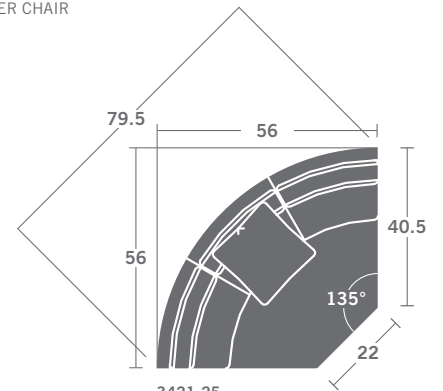

Please print the document at 100% for an accurate scale results.

**DIAGRAM USING 1/4" IMAGES BELOW REQUIRED WITH ORDER.**

3421-11  
LAF CHAIR

3421-12  
RAF CHAIR

3421-10  
ARMLESS CHAIR

3421-15  
CORNER CHAIR

3421-21  
LAF LOVESEAT

3421-22  
RAF LOVESEAT

3421-20  
ARMLESS LOVESEAT

3421-25  
QUARTER TURN

3421-31  
LAF SOFA

3421-32  
RAF SOFA

3421-30  
ARMLESS SOFA

3421-33  
LAF CORNER SOFA