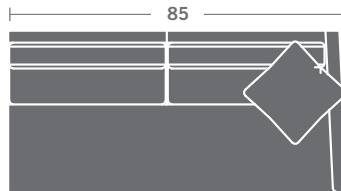

Please print the document at 100% for an accurate scale results.

**DIAGRAM USING 1/4" IMAGES BELOW REQUIRED WITH ORDER.**

3421-11  
LAF CHAIR

3421-12  
RAF CHAIR

3421-10  
ARMLESS CHAIR

3421-15  
CORNER CHAIR

3421-21  
LAF LOVESEAT

3421-22  
RAF LOVESEAT

3421-20  
ARMLESS LOVESEAT

3421-25  
QUARTER TURN

3421-31  
LAF SOFA

3421-32  
RAF SOFA

3421-30  
ARMLESS SOFA

3421-33  
LAF CORNER SOFA