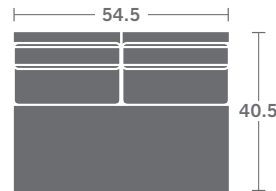

Please print the document at 100% for an accurate scale results.

**DIAGRAM USING 1/4" IMAGES BELOW REQUIRED WITH ORDER.**

3421-11  
LAF CHAIR

3421-12  
RAF CHAIR

3421-10  
ARMLESS CHAIR

3421-15  
CORNER CHAIR

3421-21  
LAF LOVESEAT

3421-22  
RAF LOVESEAT

3421-20  
ARMLESS LOVESEAT

3421-25  
QUARTER TURN

3421-31  
LAF SOFA

3421-32  
RAF SOFA

3421-30  
ARMLESS SOFA

3421-33  
LAF CORNER SOFA