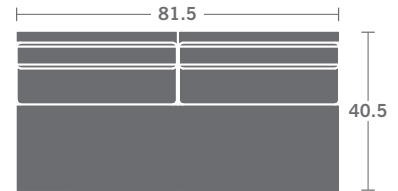

Please print the document at 100% for an accurate scale results.

**DIAGRAM USING 1/4" IMAGES BELOW REQUIRED WITH ORDER.**

3421-11  
LAF CHAIR

3421-12  
RAF CHAIR

3421-10  
ARMLESS CHAIR

3421-15  
CORNER CHAIR

3421-21  
LAF LOVESEAT

3421-22  
RAF LOVESEAT

3421-20  
ARMLESS LOVESEAT

3421-25  
QUARTER TURN

3421-31  
LAF SOFA

3421-32  
RAF SOFA

3421-30  
ARMLESS SOFA

3421-33  
LAF CORNER SOFA