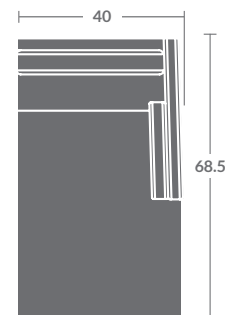

Please print the document at 100% for an accurate scale results.

4016- BOLTON SECTIONAL

As Shown:

4016-33 LAF CORNER SOFA

Overall h33.5 d40 w98

Inside d22 w75 ah27 sh21

(1) 24x11 Bolster / Loose back cushions

Quarter Inch Scale Drawing

As shown:
(1) 4016-33 LAF CORNER SOFA
(1) 4016-22 RAF LOVESEAT

ALL ORDERS MUST INCLUDE A DIAGRAM

Please print the document at 100% for an accurate scale results.

Quarter Inch Scale Drawing

4016-10
ARMLESS CHAIR

4016-11
LAF CHAIR

4016-12
RAF CHAIR

4016-15
CORNER CHAIR

4016-20
ARMLESS LOVESEAT

4016-21
LAF LOVESEAT

4016-22
RAF LOVESEAT

4016-41
LAF CHAISE

4016-42
RAF CHAISE

4016-30
ARMLESS SOFA

4016-31
LAF SOFA

4016-32
RAF SOFA

4016-33
LAF CORNER SOFA

4016-34
RAF CORNER SOFA

4016-25
QUARTER TURN