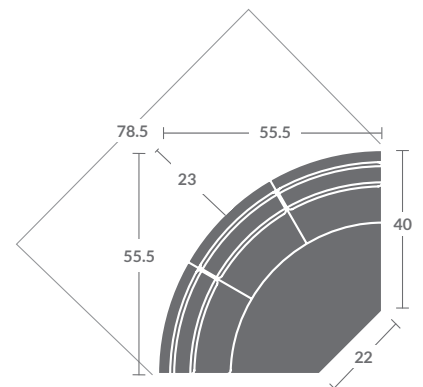

Quarter Inch Scale Drawing

As shown:
(1) 4016-33 LAF CORNER SOFA
(1) 4016-22 RAF LOVESEAT

ALL ORDERS MUST INCLUDE A DIAGRAM

Please print the document at 100% for an accurate scale results.

Quarter Inch Scale Drawing

4016-10
ARMLESS CHAIR

4016-11
LAF CHAIR

4016-12
RAF CHAIR

4016-15
CORNER CHAIR

4016-20
ARMLESS LOVESEAT

4016-21
LAF LOVESEAT

4016-22
RAF LOVESEAT

4016-41
LAF CHAISE

4016-42
RAF CHAISE

4016-30
ARMLESS SOFA

4016-31
LAF SOFA

4016-32
RAF SOFA

4016-33
LAF CORNER SOFA

4016-34
RAF CORNER SOFA

4016-25
QUARTER TURN