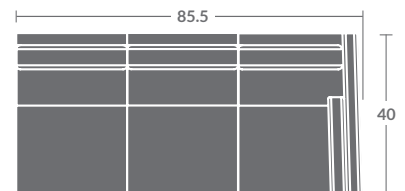

Quarter Inch Scale Drawing

As shown:
(1) 4016-33 LAF CORNER SOFA
(1) 4016-22 RAF LOVESEAT

ALL ORDERS MUST INCLUDE A DIAGRAM

Please print the document at 100% for an accurate scale results.

Quarter Inch Scale Drawing

4016-10
ARMLESS CHAIR

4016-11
LAF CHAIR

4016-12
RAF CHAIR

4016-15
CORNER CHAIR

4016-20
ARMLESS LOVESEAT

4016-21
LAF LOVESEAT

4016-22
RAF LOVESEAT

4016-41
LAF CHAISE

4016-42
RAF CHAISE

4016-30
ARMLESS SOFA

4016-31
LAF SOFA

4016-32
RAF SOFA

4016-33
LAF CORNER SOFA

4016-34
RAF CORNER SOFA

4016-25
QUARTER TURN