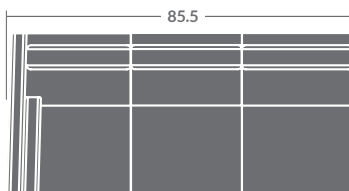

Quarter Inch Scale Drawing

As shown:
(1) 4016-33 LAF CORNER SOFA
(1) 4016-22 RAF LOVESEAT

ALL ORDERS MUST INCLUDE A DIAGRAM

Please print the document at 100% for an accurate scale results.

Quarter Inch Scale Drawing

4016-10
ARMLESS CHAIR

4016-11
LAF CHAIR

4016-12
RAF CHAIR

4016-15
CORNER CHAIR

4016-20
ARMLESS LOVESEAT

4016-21
LAF LOVESEAT

4016-22
RAF LOVESEAT

4016-41
LAF CHAISE

4016-42
RAF CHAISE

4016-30
ARMLESS SOFA

4016-31
LAF SOFA

4016-32
RAF SOFA

4016-33
LAF CORNER SOFA

4016-34
RAF CORNER SOFA

4016-25
QUARTER TURN