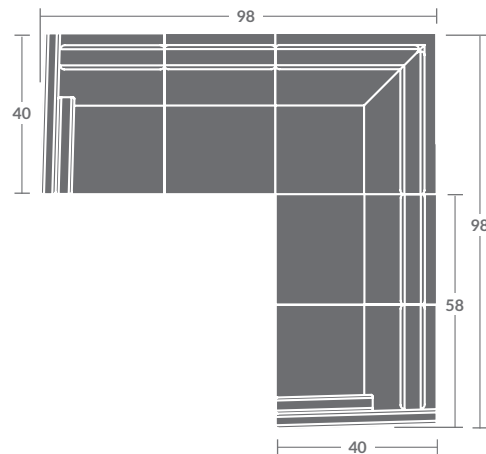

Please print the document at 100% for an accurate scale results.

4016- BOLTON SECTIONAL

As Shown:

4016-33 LAF CORNER SOFA

Overall h33.5 d40 w98

Inside d22 w75 ah27 sh21

(1) 24x11 Bolster / Loose back cushions

4016-22 RAF LOVESEAT

Overall h33.5 d40 w58

Inside d22 w54 ah27 sh21

(1) 24x11 Bolster / Loose back cushions

Options shown: (3) Extra 19" Throw Pillows

Also Available:

4016-03 Sofa w88.5

4016-02 Loveseat w61.5

Quarter Inch Scale Drawing

As shown:
(1) 4016-33 LAF CORNER SOFA
(1) 4016-22 RAF LOVESEAT

ALL ORDERS MUST INCLUDE A DIAGRAM

Please print the document at 100% for an accurate scale results.

Quarter Inch Scale Drawing