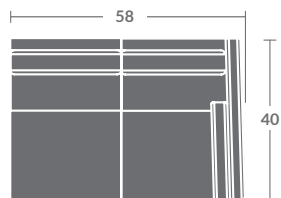

Quarter Inch Scale Drawing

As shown:
(1) 4016-33 LAF CORNER SOFA
(1) 4016-22 RAF LOVESEAT

ALL ORDERS MUST INCLUDE A DIAGRAM

Please print the document at 100% for an accurate scale results.

Quarter Inch Scale Drawing

4016-10
ARMLESS CHAIR

4016-11
LAF CHAIR

4016-12
RAF CHAIR

4016-15
CORNER CHAIR

4016-20
ARMLESS LOVESEAT

4016-21
LAF LOVESEAT

4016-22
RAF LOVESEAT

4016-41
LAF CHAISE

4016-42
RAF CHAISE

4016-30
ARMLESS SOFA

4016-31
LAF SOFA

4016-32
RAF SOFA

4016-33
LAF CORNER SOFA

4016-34
RAF CORNER SOFA

4016-25
QUARTER TURN