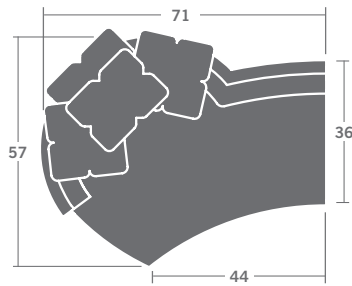

PLEASE PROVIDE DIAGRAM WITH YOUR ORDER.

Quarter Inch Scale Drawing

As Shown:  
4317-41W LAF CHAISE  
4317-22W RAF LOVESEAT

Please print the document at 100% for an accurate scale results.

Quarter Inch Scale Drawing

4317-10  
ARMLESS CHAIR

4317-21  
LEFT ARM LOVESEAT

4317-22  
RIGHT ARM LOVESEAT

4317-31  
LEFT ARM SOFA

4317-32  
RIGHT ARM SOFA

4317-41  
LEFT ARM CHAISE

4317-42  
RIGHT ARM CHAISE

4317-39  
LEFT CUDDLE SOFA