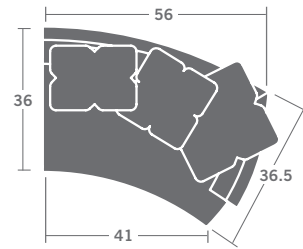

4317-22
RIGHT ARM LOVESEAT