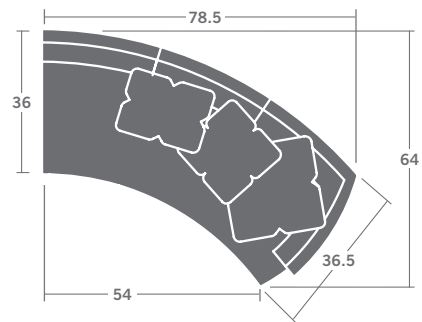

PLEASE PROVIDE DIAGRAM WITH YOUR ORDER.

Quarter Inch Scale Drawing

As Shown:  
4317-41W LAF CHAISE  
4317-22W RAF LOVESEAT

Please print the document at 100% for an accurate scale results.

Quarter Inch Scale Drawing

4317-10  
ARMLESS CHAIR

4317-21  
LEFT ARM LOVESEAT

4317-22  
RIGHT ARM LOVESEAT

4317-31  
LEFT ARM SOFA

4317-32  
RIGHT ARM SOFA

4317-41  
LEFT ARM CHAISE

4317-42  
RIGHT ARM CHAISE

4317-39  
LEFT CUDDLE SOFA