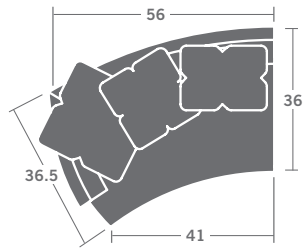

4317-21
LEFT ARM LOVESEAT