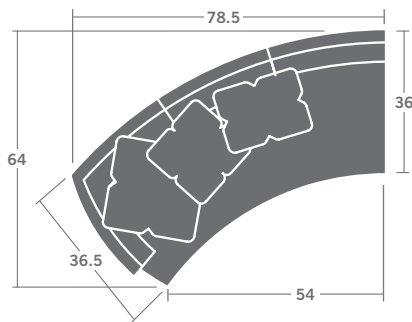

4317-31
LEFT ARM SOFA