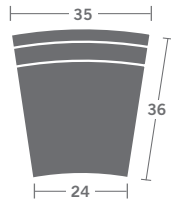

4317-10W Armless Chair

4317-38W RAF Cuddle Sofa (stand alone) - (2) 23x21, (2) 22x16,

(3) 19" pillows

4317-39W LAF Cuddle Sofa (stand alone) - (2) 23x21, (2) 22x16,

(3) 19" pillows

Available with -N Nickel metal leg instead of -W wooden leg.

PLEASE PROVIDE DIAGRAM WITH YOUR ORDER.

Quarter Inch Scale Drawing

As Shown:  
4317-41W LAF CHAISE  
4317-22W RAF LOVESEAT

Please print the document at 100% for an accurate scale results.

Quarter Inch Scale Drawing