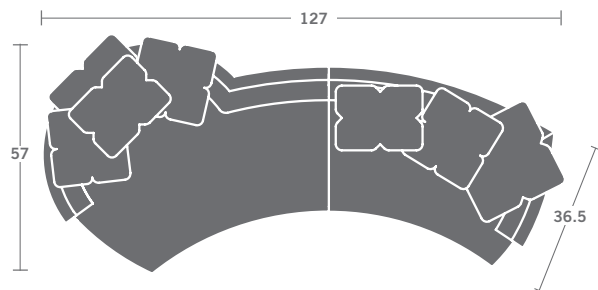

4317-21W LAF Loveseat - (1) 23x21, (1) 22x16, (1) 19" pillows

4317-42W RAF Chaise - (1) 23x21, (1) 22x16, (2) 19" pillows

4317-31W LAF Sofa - (1) 23x21, (1) 22x16, (1) 19" pillows

4317-32W RAF Sofa - (1) 23x21, (1) 22x16, (1) 19" pillows

4317-10W Armless Chair

4317-38W RAF Cuddle Sofa (stand alone) - (2) 23x21, (2) 22x16,

(3) 19" pillows

4317-39W LAF Cuddle Sofa (stand alone) - (2) 23x21, (2) 22x16,

(3) 19" pillows

Available with -N Nickel metal leg instead of -W wooden leg.

PLEASE PROVIDE DIAGRAM WITH YOUR ORDER.

Quarter Inch Scale Drawing

As Shown:  
4317-41W LAF CHAISE  
4317-22W RAF LOVESEAT

Please print the document at 100% for an accurate scale results.

Quarter Inch Scale Drawing