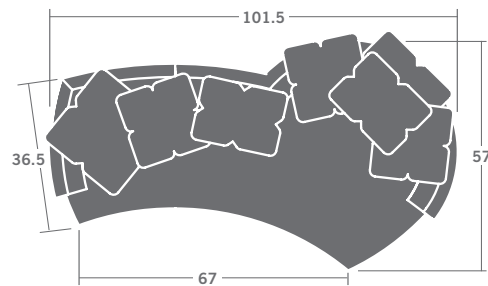

PLEASE PROVIDE DIAGRAM WITH YOUR ORDER.

Quarter Inch Scale Drawing

As Shown:  
4317-41W LAF CHAISE  
4317-22W RAF LOVESEAT

Please print the document at 100% for an accurate scale results.

Quarter Inch Scale Drawing

4317-10  
ARMLESS CHAIR

4317-21  
LEFT ARM LOVESEAT

4317-22  
RIGHT ARM LOVESEAT

4317-31  
LEFT ARM SOFA

4317-32  
RIGHT ARM SOFA

4317-41  
LEFT ARM CHAISE

4317-42  
RIGHT ARM CHAISE

4317-39  
LEFT CUDDLE SOFA